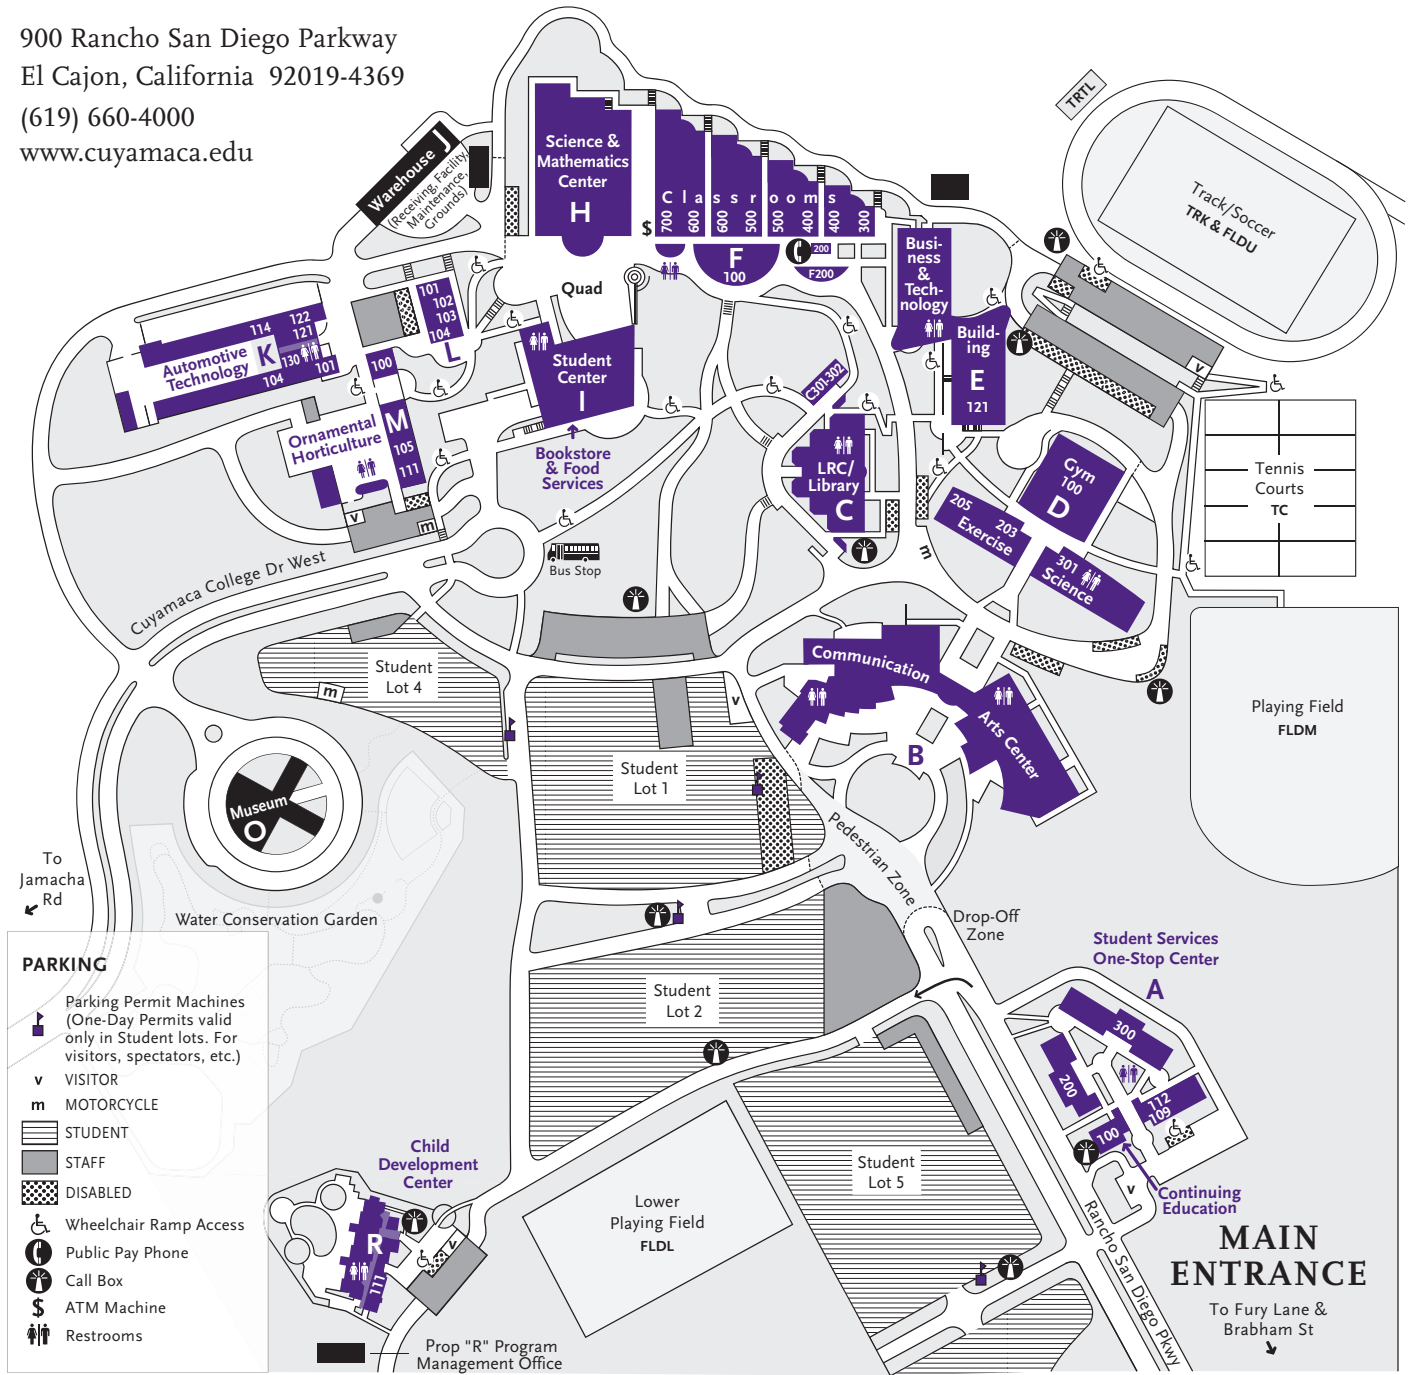

CUYAMACA COLLEGE

900 Rancho San Diego Parkway
 El Cajon, California 92019-4369
 (619) 660-4000
 www.cuyamaca.edu

PARKING

- Parking Permit Machines (One-Day Permits valid only in Student lots. For visitors, spectators, etc.)
- v** VISITOR
- m** MOTORCYCLE
- STUDENT
- STAFF
- DISABLED
- Wheelchair Ramp Access
- Public Pay Phone
- Call Box
- ATM Machine
- Restrooms

- Adjunct Faculty Offices - B, E and F Bldgs
- Administration - F Bldg
- Admissions & Records - A Bldg
- Assessment Center - A Bldg
- Automotive Technology - K Bldg
- Bookstore - Student Center
- CalWORKs S.T.E.P.S. - A Bldg
- CARE - A Bldg
- Career/Placement Center - A Bldg
- Cashier - A Bldg
- Center for Innovation - L Bldg
- Child Development Center - R Bldg
- Continuing Education - A Bldg
- Computer Labs (Student use) - E Bldg
- Counseling - A Bldg

- DSPS - A Bldg
- DSPS Learning Lab - C Bldg
- Duplicating (Faculty Support Services) - F Bldg
- Environmental Training Center (ETC) - F Bldg
- EOPS - A Bldg
- Financial Aid - A Bldg
- Fitness Center - F Bldg
- Food Services - Student Center
- General Tutoring Center - C Bldg
- Gym - D Bldg
- Health & Wellness Center - Student Center
- Heritage of the Americas Museum - Museum
- High School & Community Relations - Student Center

- Library (LRC) - C Bldg
- Mailroom - F Bldg
- Nursery (Plant Sales) - M Bldg
- Ornamental Horticulture - M Bldg
- Prop "R" Program Mgmt Office - R Bldg
- Public Safety - A Bldg
- STEM Achievement Center - H Bldg
- Student Affairs - Student Center
- Student Center - I Bldg
- Switchboard - F Bldg
- Transfer Center - A Bldg
- Veterans Services - A Bldg
- Writing Center - B Bldg
- Word Processing (Faculty Support Services) - F Bldg